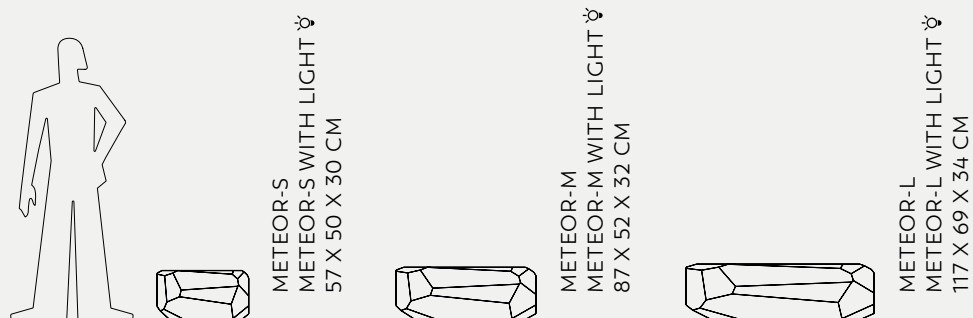

Lou Lou – Matt metallic lacquered finishing