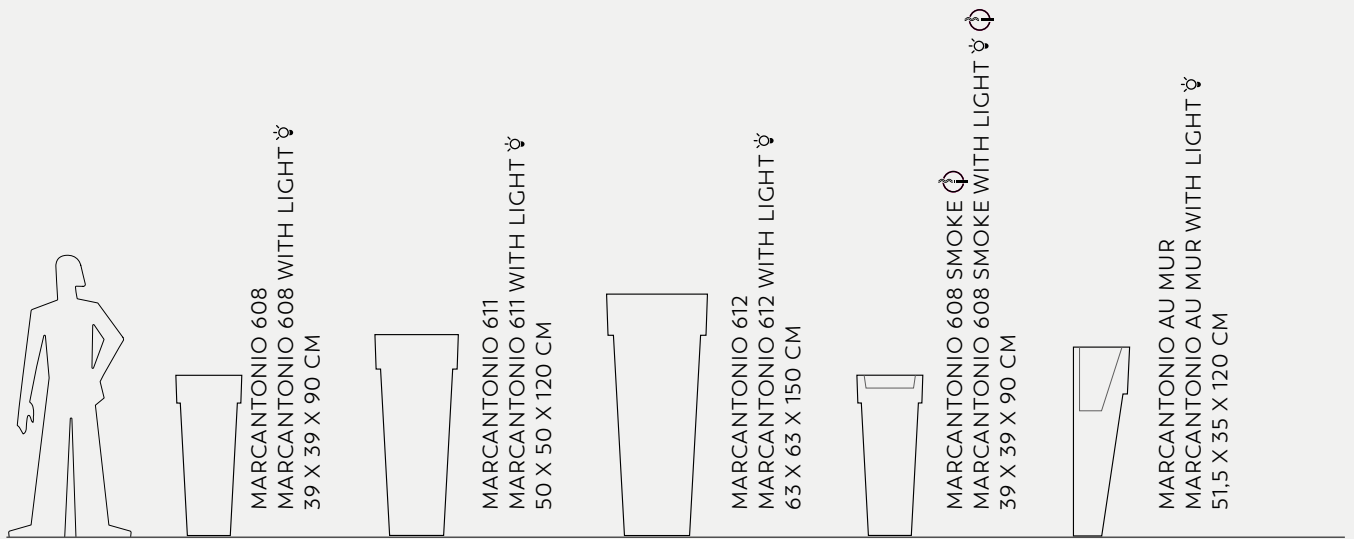

Lluna 110 with light

☼ AVAILABLE WITH LIGHT

POTS

MARCANTONIO

Serralunga