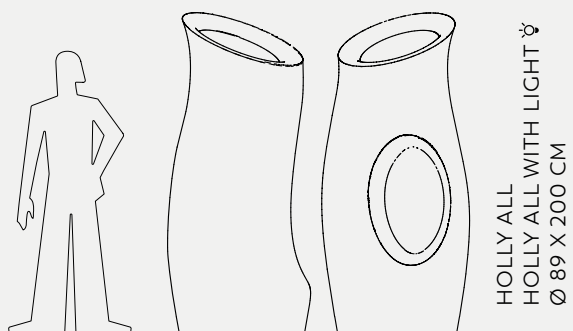

☞ AVAILABLE WITH LIGHT

ART

HOLLY ALL

Philippe Starck
Eugeni Quitllet