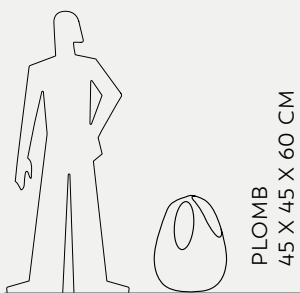

GIFTS

PLOMB

Karim Rashid