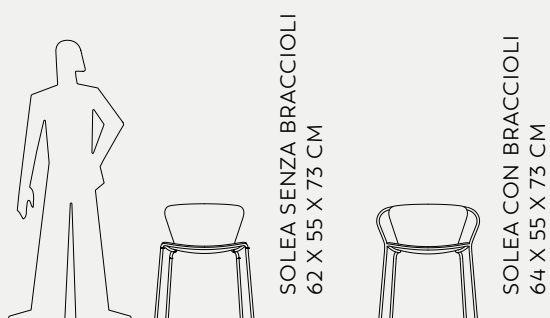

CHAIRS

RUSSEL

Vico Magistretti

*Russell chair
Giulietta bench*

*Lou Lou 70 slim table
Bonheur hanging lamp*

*Russel chair
Oasis
Marcantonio Au Mur*

*Pile up table
Notre Dame table*

CHAIRS