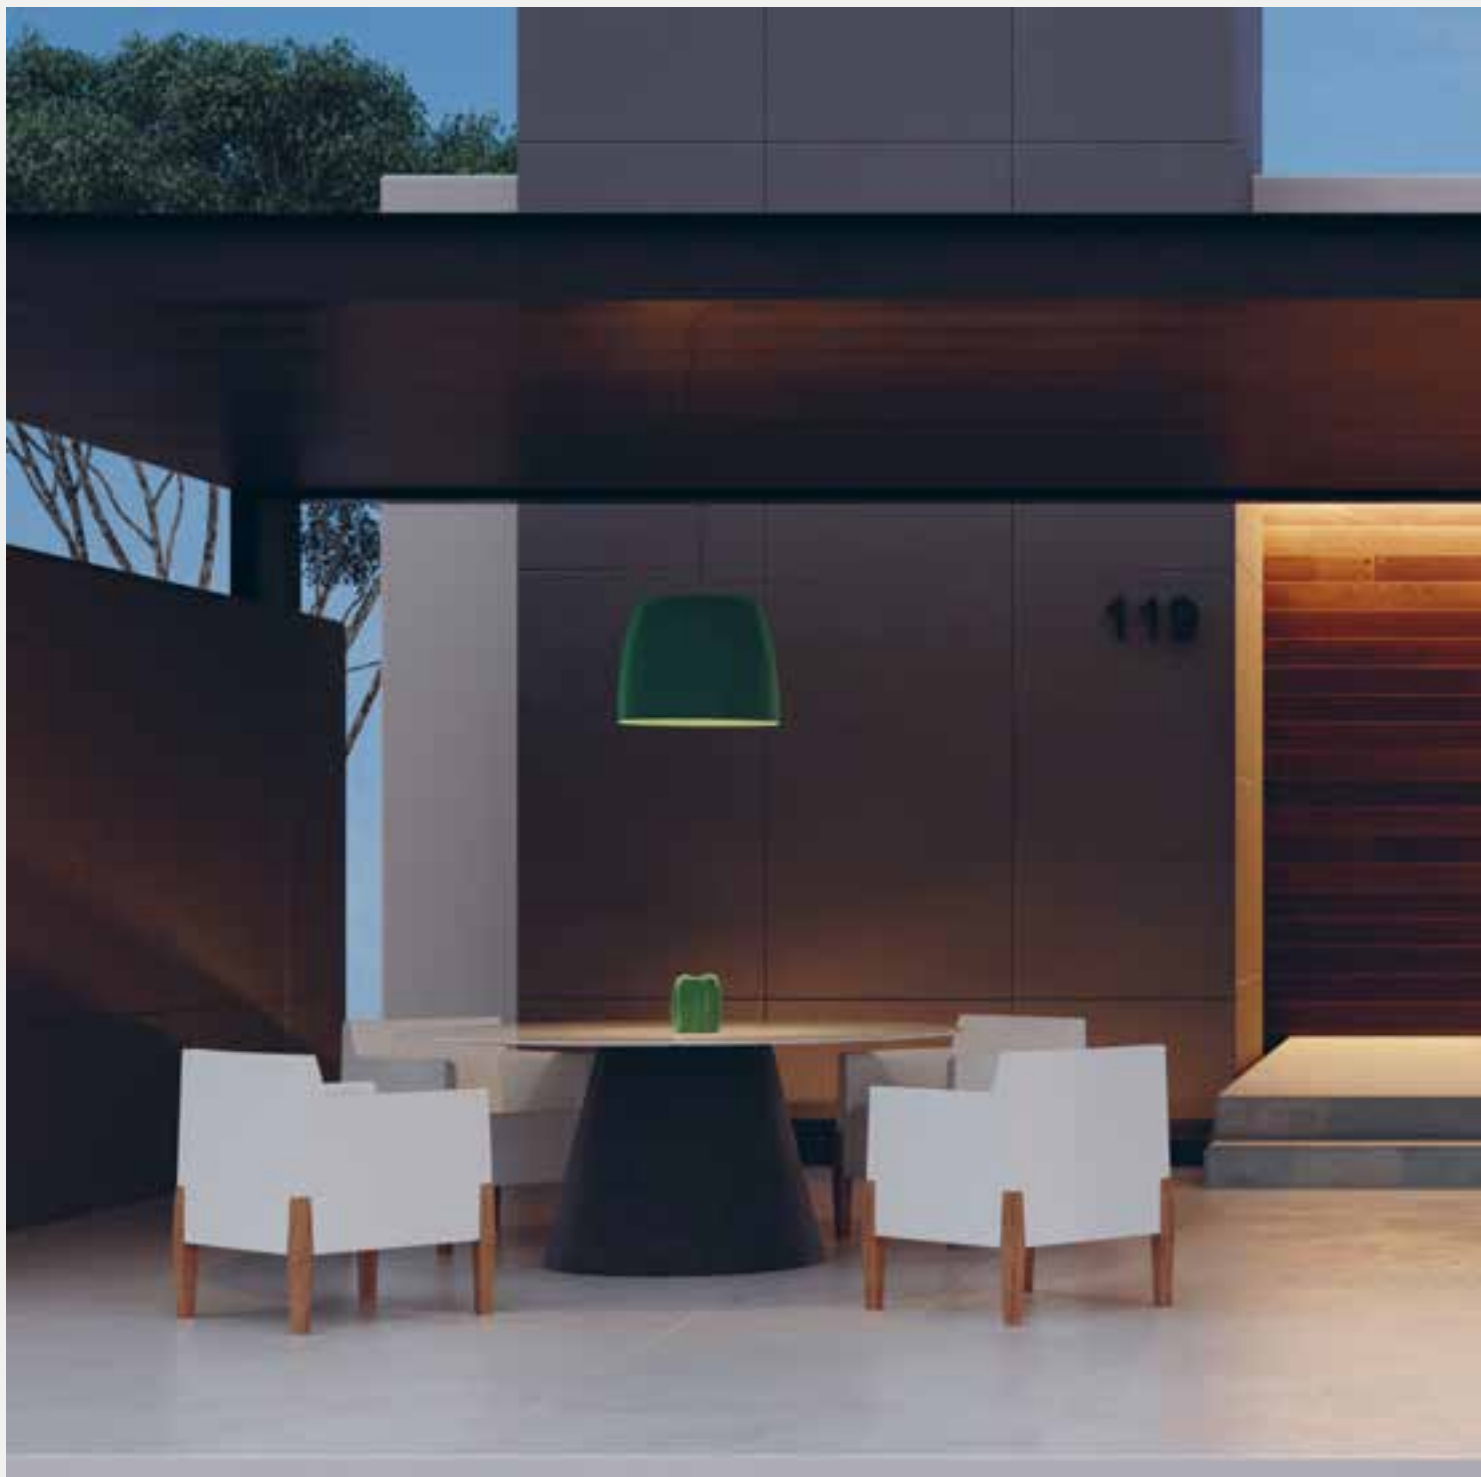

Vas-three, Juju, Bay - Velvety Finishing