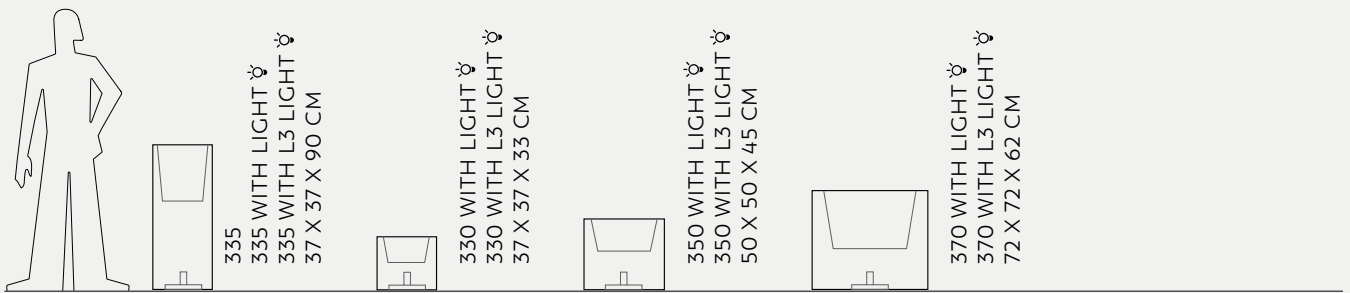

☼ AVAILABLE WITH LIGHT

POTS

CUBOTTI

Nat Wave