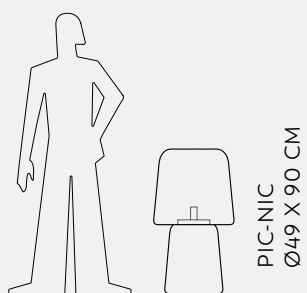

LIGHTS

PIC-NIC

Joan Gaspar