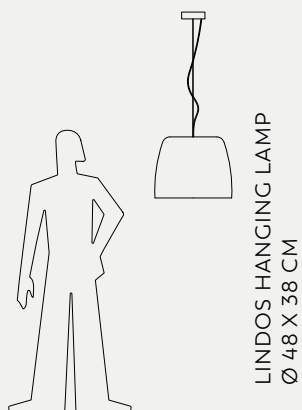

VELVETY

JUNE

Christophe Pillet

June - Velvety Finishing

Bay – Velvety finishing
Juju – Velvety finishing
June – Velvety finishing

LINDOS HANGING LAMP
Ø 48 X 38 CM

VELVETY

LINDOS