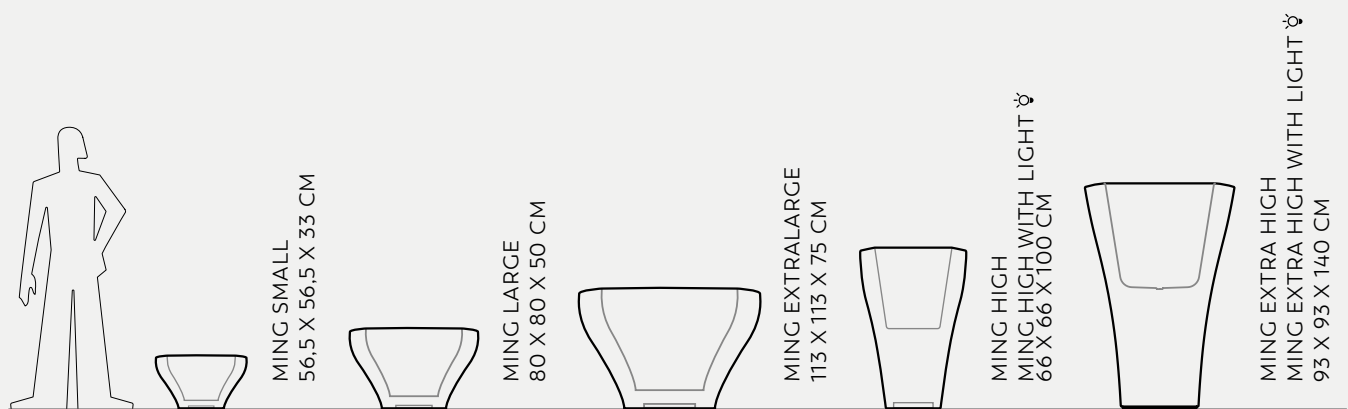

Memory Pot

☞ AVAILABLE WITH LIGHT

POTS

MING

Rodolfo Dordoni