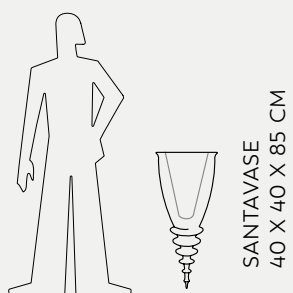

NEW WAVE
NEW WAVE WITH LIGHT ✨
Ø 77 X 92 CM

✨ AVAILABLE WITH LIGHT

ART

NEW_WAVE

Ross Lovegrove

New Wave – Lacquered finishing

New Wave – Metallic lacquered finishing

New Wave – Lacquered finishing