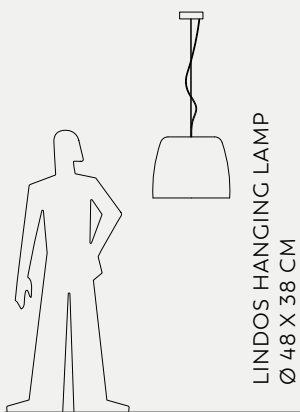

ECO FRIENDLY FINISHING AVAILABLE

LIGHTS

LINDOS

Serralunga