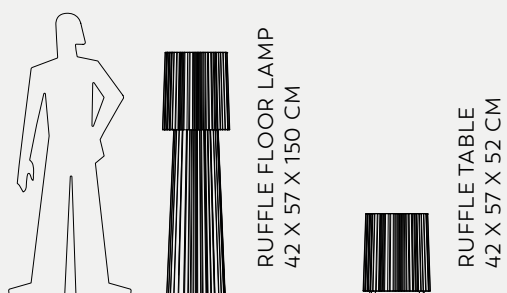

LIGHTS

RUFFLE

Garth Roberts