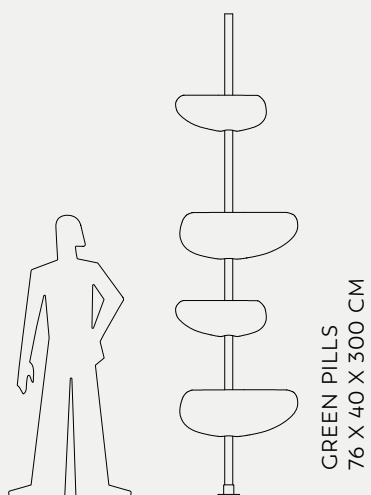

POTS

GREEN PILLS

ZPZ Partners