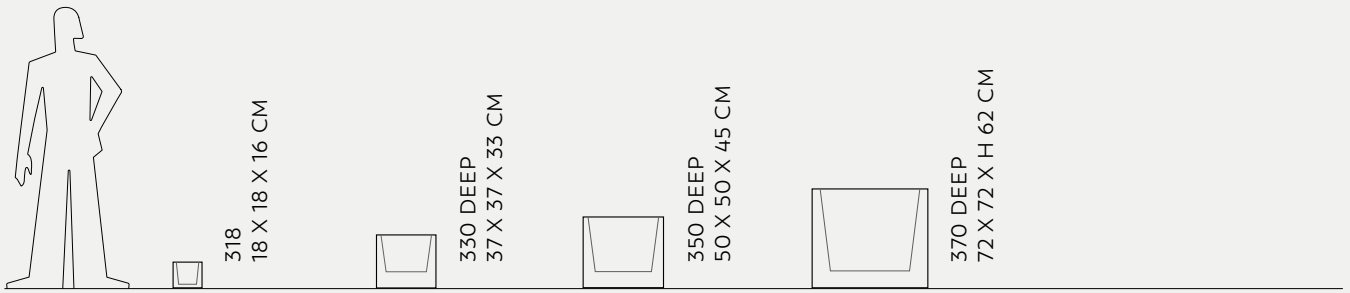

*Sirchester armchair and sofa – Moleskin finishing
Ruffle table*

☼ AVAILABLE WITH LIGHT

POTS

CUBOTTI

Nat Wave