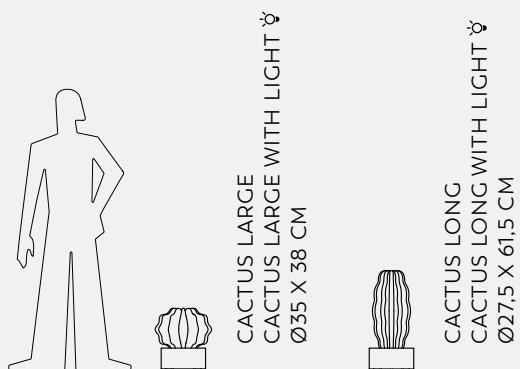

CACTUS LARGE
CACTUS LARGE WITH LIGHT ☽
Ø35 X 38 CM

CACTUS LONG
CACTUS LONG WITH LIGHT ☽
Ø27,5 X 61,5 CM

☽ AVAILABLE WITH LIGHT

GIFTS

CACTUS

Alessandra Baldereschi