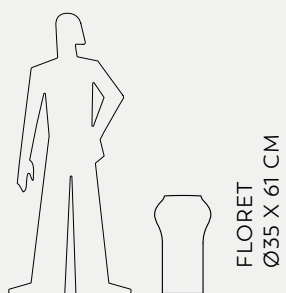

LIGHTS

FLORET

Raffaella Mangiarotti