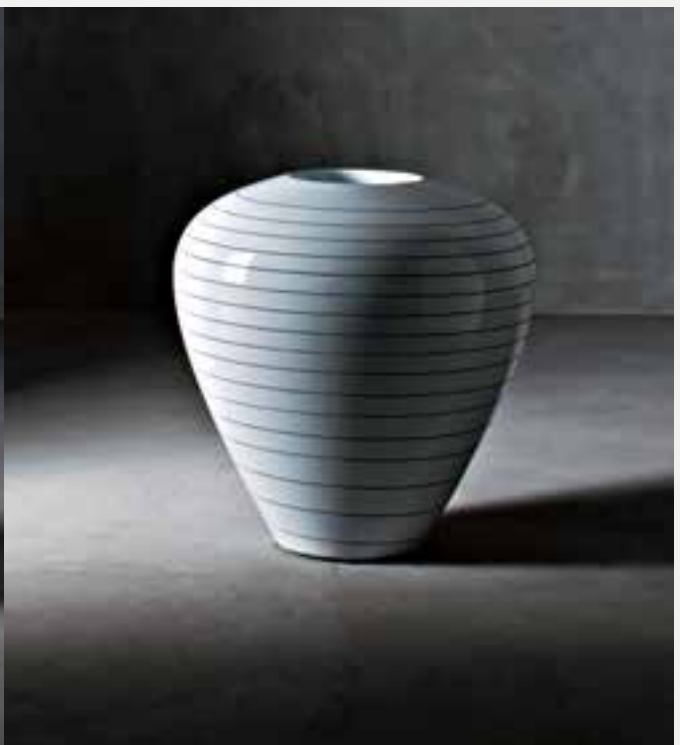

Fence 715 Small

Fence 715

GRAND JANE
GRAND JANE WITH LIGHT ☽
Ø 55 X 70 CM

GRAND MARY
GRAND MARY WITH LIGHT ☽
Ø 70 X 70 CM

☽ AVAILABLE WITH LIGHT

POTS

GRAND JANE / GRAND MARY

Marc Sadler