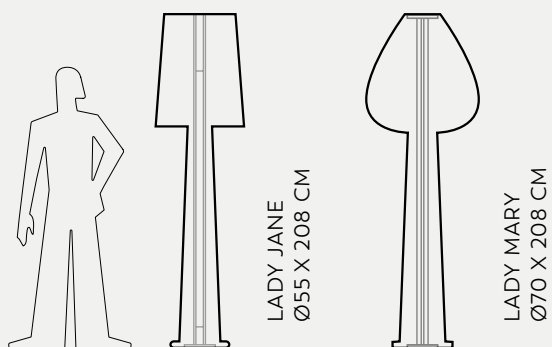

HONEY
Ø24 X 31 CM

LIGHTS

HONEY

Raffaella Mangiarotti

Honey lantern

*Honey lantern
Pulcino with light*

Honey lantern

LIGHTS