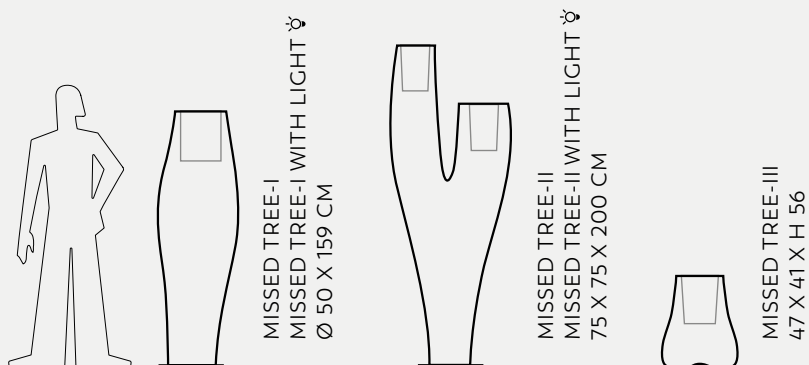

☞ AVAILABLE WITH LIGHT

ART

MISSED TREE

Jean-Marie Massaud