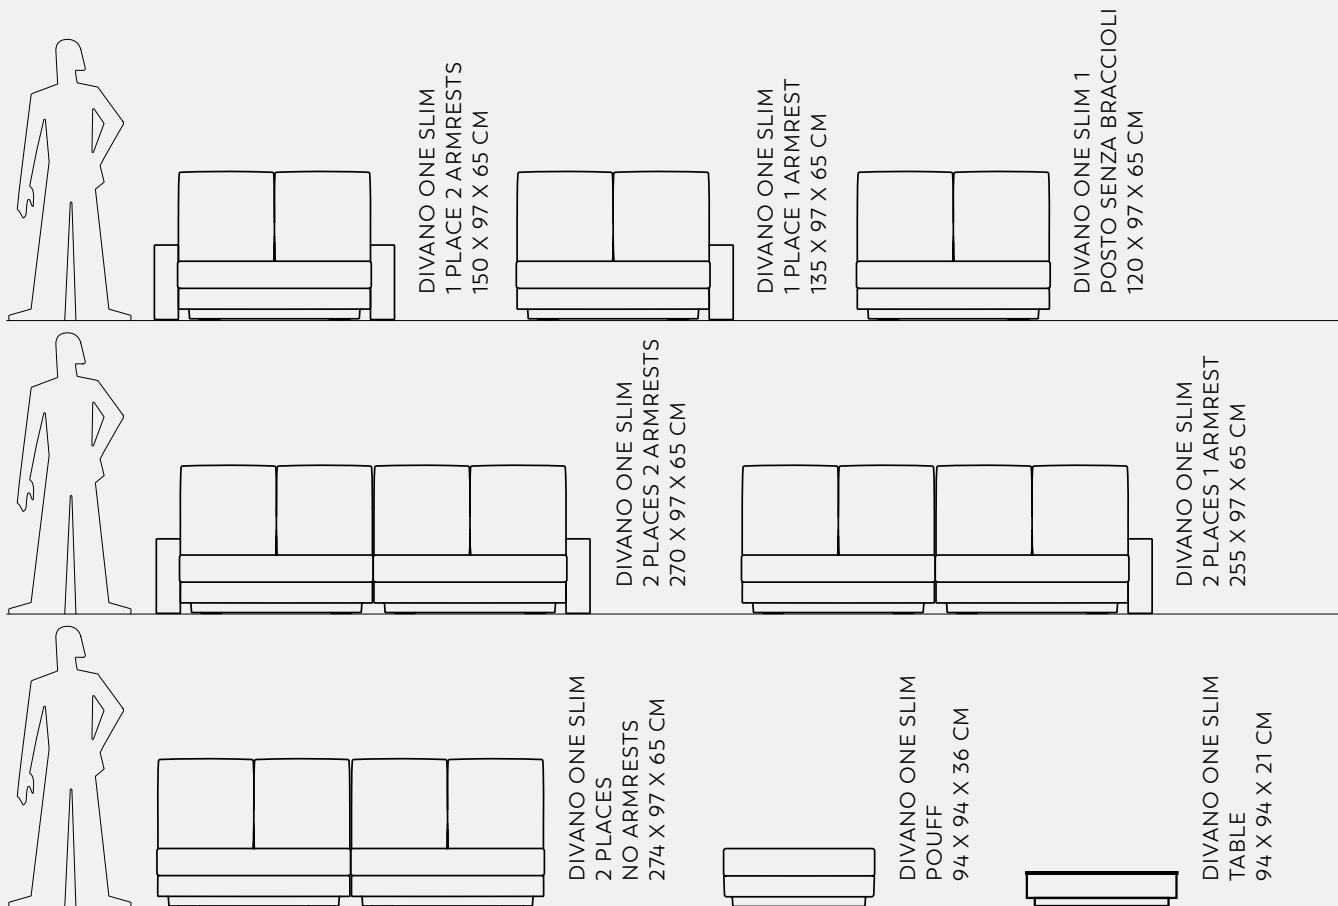

SOFAS

ONE SLIM

Marc Sadler