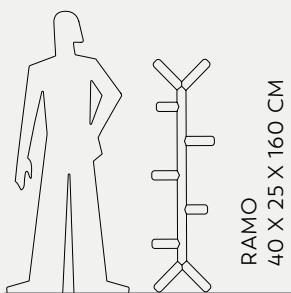

GIFTS

RAMO

Emanuelle Jacques