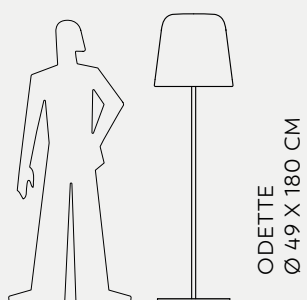

LIGHTS

ODETTE

Serralunga