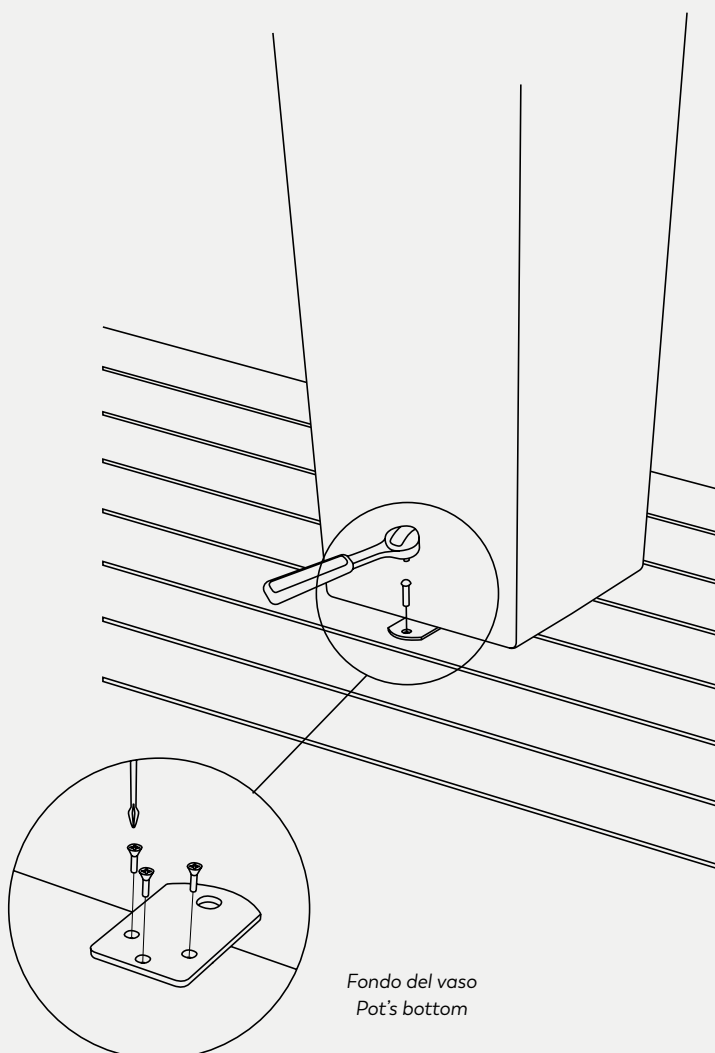

FISSAGGIO A TERRA GROUND FIXING

I prodotti possono essere fissati a terra tramite piastre in acciaio inox AISI 316.

I tasselli per l'ancoraggio non sono inclusi nel kit, ma devono essere acquistati in base al tipo di pavimentazione su cui si desidera fissare il prodotto.

Si consigliano 3 piastre per i vasi tondi e 2/4 piastre per i vasi quadrati e rettangolari.

Products can be fixed to the ground with AISI 316 stainless steel plates. Rawplugs are not included in this kit, they must be bought according to the ground where you want to fix the product.

We suggest 3 plates for round pots and 2/4 plates for square and rectangular pots.

Fondo del vaso
Pot's bottom