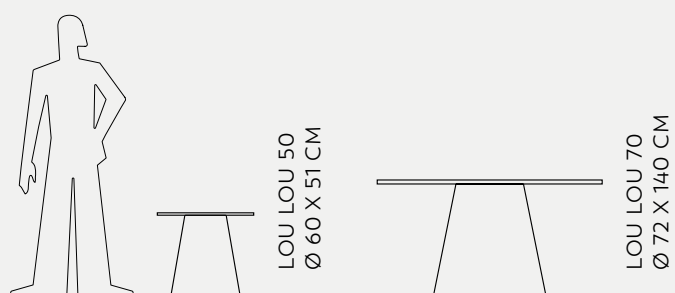

VELVETY

LOU LOU

Raffaella Mangiarotti / Serralunga