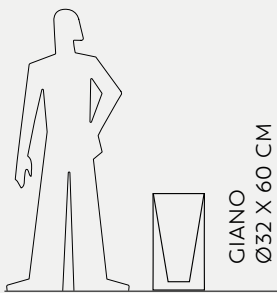

GIFTS

GIANO

Luisa Bocchietto