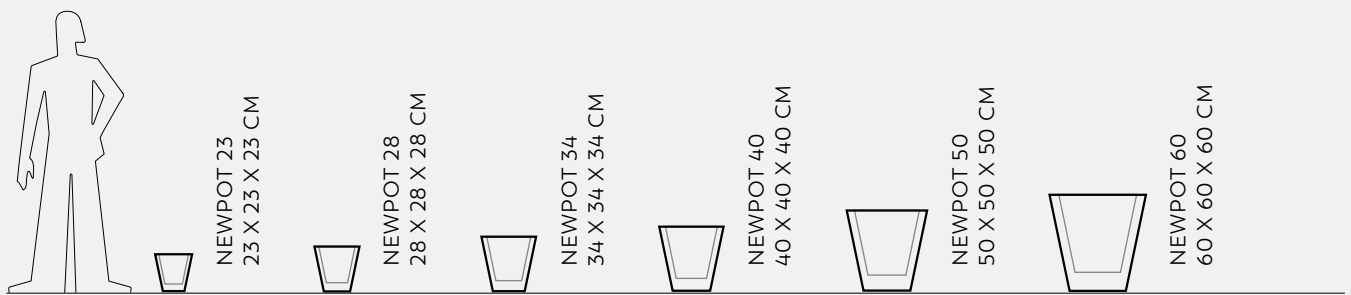

Serralunga

Neoclassic Quadro Liscio

Neoclassic Cassetta Liscia

☹ AVAILABLE WITH LIGHT

POTS

NEWPOT

Paolo Rizzatto

Newpot High and Maxi with light