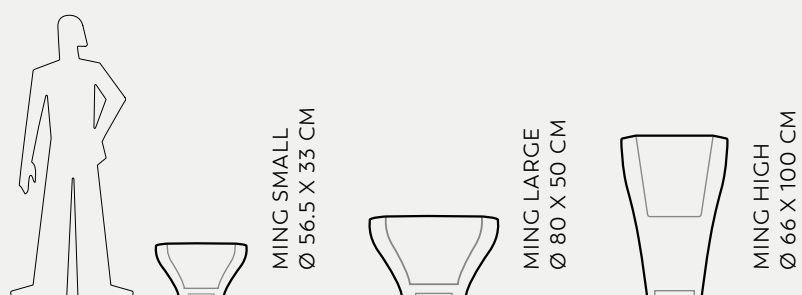

VELVETY

MING

Rodolfo Dordoni