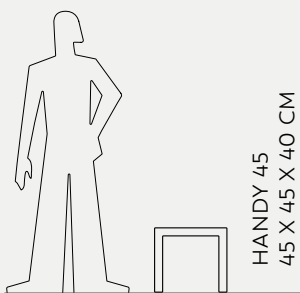

DADO
DADO WITH LIGHT ✨
38 X 38 X 47 CM

✨ AVAILABLE WITH LIGHT

COFFEE TABLES

DADO

Fabio Bortolani e Ermanno Righi

Dado
Kubrick armchair
Sichester sofa

Dado
Lazy sunbed

COFFEE TABLES