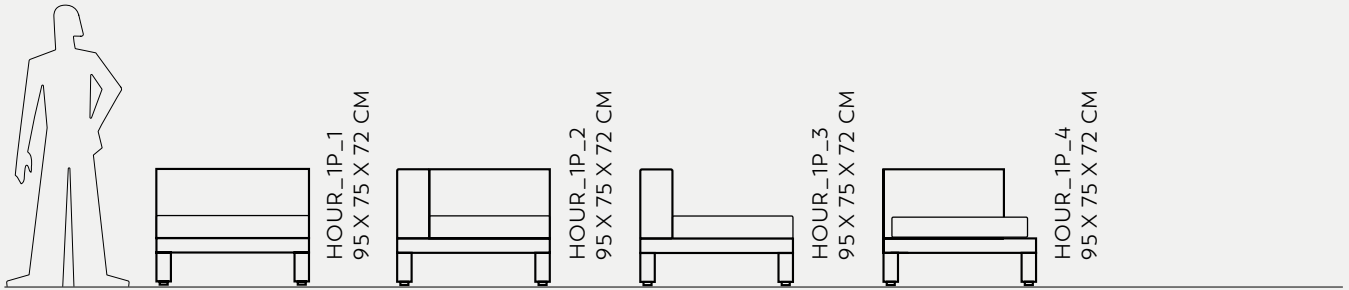

SOFAS

CANISSE

Philippe Nigro

*Canisse sofa
Lou Lou table*

*Canisse Sofa and armchair
Lou Lou tables*

*Canisse sofa and armchair
Lou Lou table
Photo Credits: Pistone*

SOFAS

HOUR