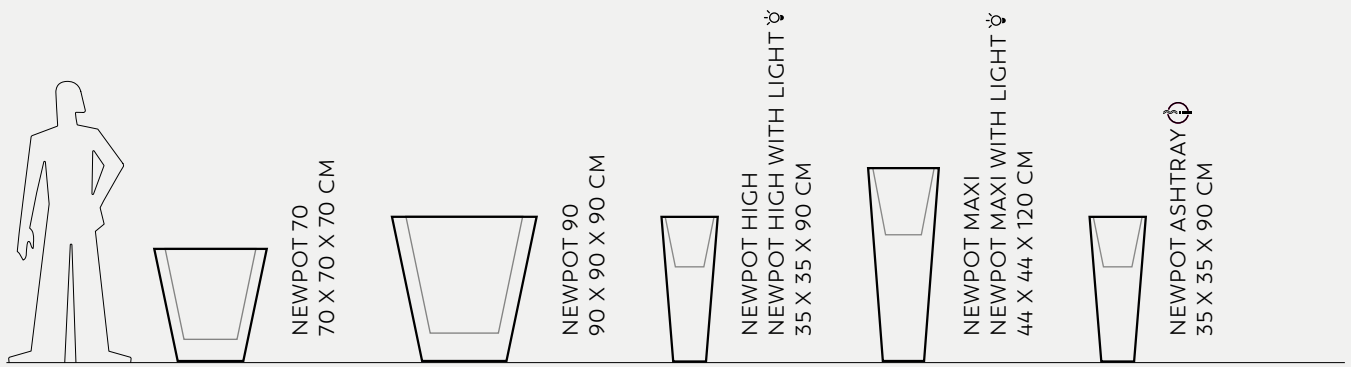

Serralunga

Neoclassic Quadro Liscio

Neoclassic Cassetta Liscia

☹ AVAILABLE WITH LIGHT

POTS

NEWPOT

Paolo Rizzatto

Newpot High and Maxi with light