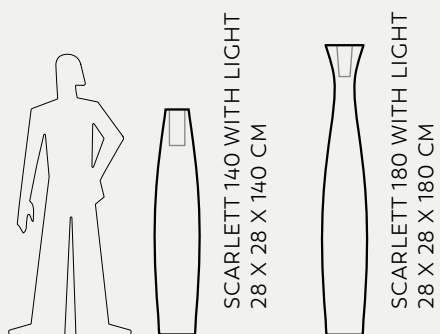

*Ruffle floor lamp
Duetto table*