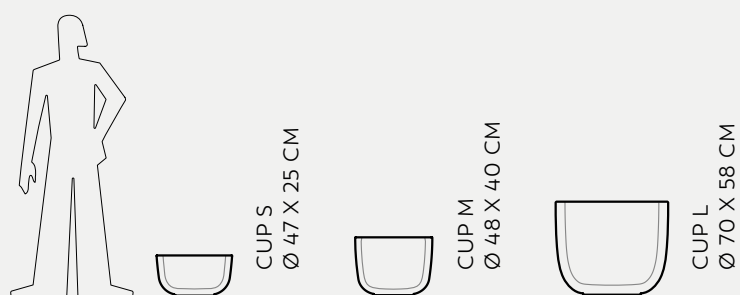

Cubotti Light

POTS

CUP

Naoto Fukasawa

Cup

Cup

Cup

EUFRONIO
Ø 74 X 126 CM