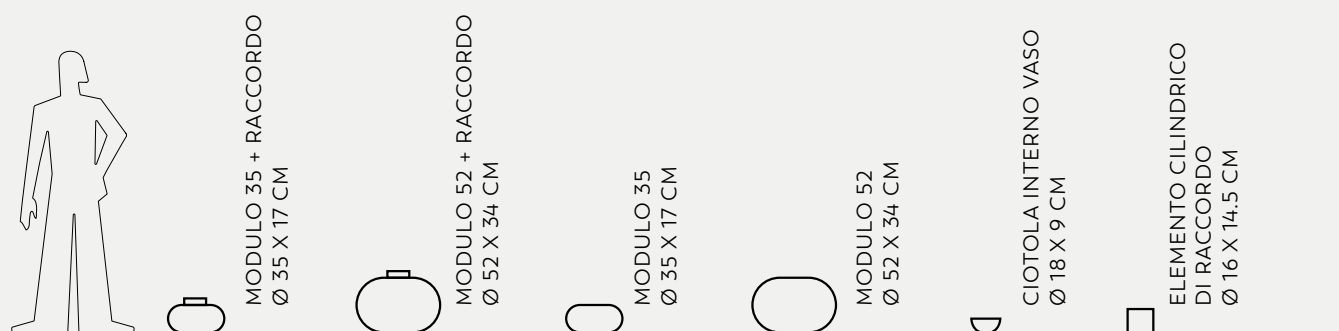

MISSED TREE
pag. 68

NEW_WAVE
pag. 72

SANTAVASE
pag. 76

THE VASES
pag. 78