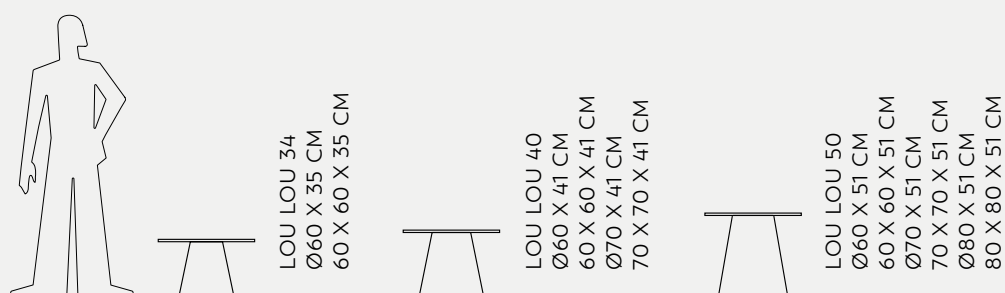

COFFEE TABLES

LOU LOU

Raffaella Mangiarotti