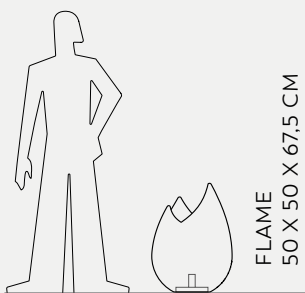

LIGHTS

FLAME

Sebastian Bergne