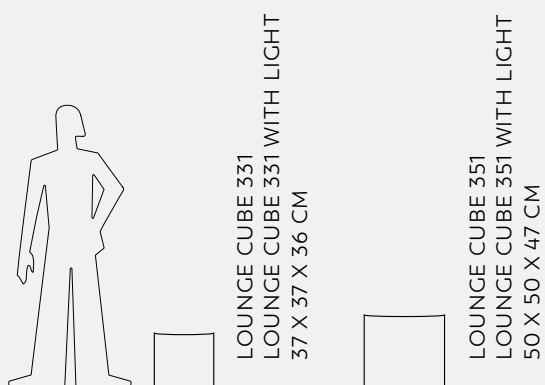

POOL/BEACH

LOUNGE CUBE

Serralunga